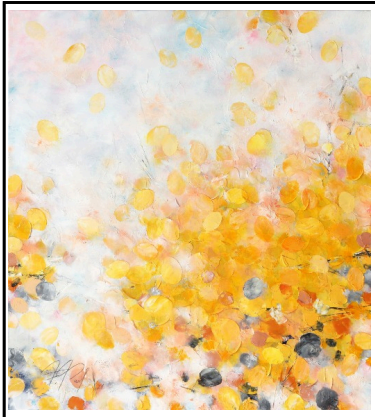

Image	Title	Size (H x W)	Media	Price (US\$)
 A close-up of an abstract painting featuring a dense field of small, vibrant red and pink dots and speckles against a light, textured background.	Red Spring Awakening	51x47 in (130x119 cm)	Mixed Media, Oil, Acrylic, Rice Paper on Canvas	SOLD
 A close-up of an abstract painting with a gradient of colors from light blue and white at the top to deep teal and green at the bottom, composed of small, textured dots.	Seerosen	44x47 in (112x119 cm)	Mixed Media, Oil, Acrylic, Rice Paper on Canvas	SOLD
 A close-up of an abstract painting with a mix of purple, lavender, and white tones, featuring a textured, speckled appearance.	Lavender Field II	40x51 in (102x130 cm)	Mixed Media, Oil, Acrylic, Rice Paper on Canvas	\$ 3,400

Sunny Oasis

43x39 in
(109x99 cm)

Mixed Media, Acrylics,
Rice Paper on Canvas

SOLD