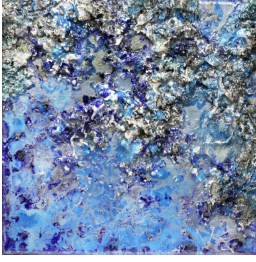

The Earth XIX #3

12x12 in
(31x31 cm)

Mixed Media, Acrylic,
Resin on Canvas

$ 400